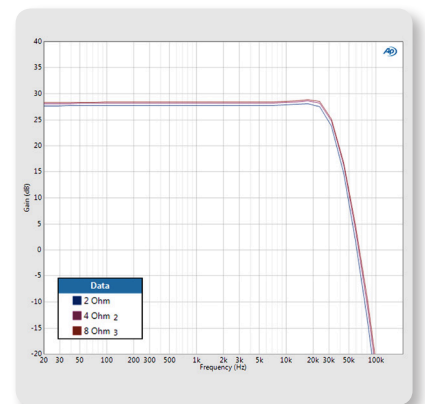

SmartSense Impedance Compensation

Our new SmartSense Technology puts the punch back into Class-D amplification, providing vastly improved full-range frequency response with more powerfully-dynamic bass, and smoother high-frequency reproduction. The resulting output is no longer dependent on the actual load, but is rendered perfectly ruler flat via impedance compensation. A800's design also incorporates a significantly-higher damping factor that yields better amplifier control over the loudspeaker for stronger audio reproduction – especially in the LF area.