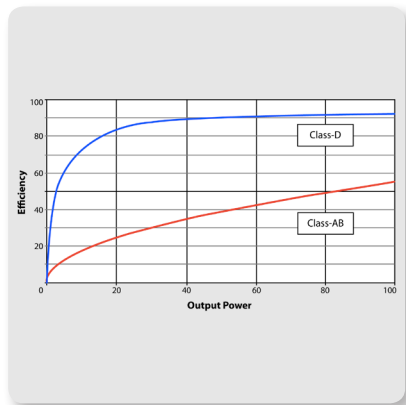

The A800 Really Delivers

Professional audio engineers the world over are impressed by the A800's performance – and surprised by its affordability. Capable of delivering 2 x 400 Watts (4 Ohms) and 800 Watts 8 Ohms in bridged-mono mode, the A800 exhibits massive headroom for the utmost in pristine audio reproduction. The A800's advanced convection-cooling technology ensures stable, noise-free operation – while the servo-controlled design allows it drive virtually any passive speaker system.

Studio Monitor Amplifiers

A800

Professional 800-Watt Reference-Class Power Amplifier

Metering and I/O

A precise level meter with input clip and channel protection LEDs are provided for accurate performance monitoring. Input connections are provided in the form of balanced XLR and ¼" TRS connectors, as well as unbalanced RCA sockets, ensuring you have loads of input options. Plus, the speaker outputs give you the choice between professional twist-lock and binding post connectors.